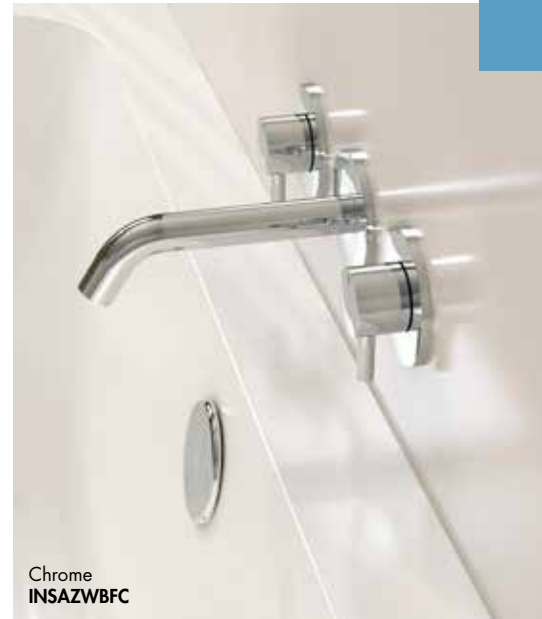

INSTINCT®

Bathroom Taps

Azerley

**Guarantees**

**10** Years on Azerley Bathroom Taps

Brushed Brass  
INSAZWBFB

Chrome  
INSAZWBFC

Matt Black  
INSAZWBFBM