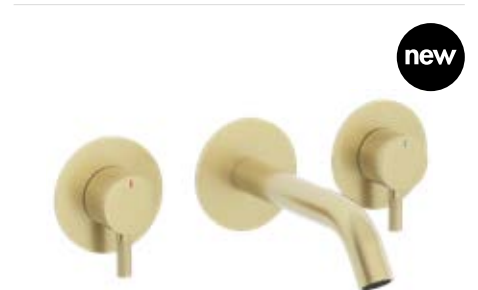

Matt Black
INSAZWBFBM

Wall Mounted Bath Filler

Finish – Brushed Brass
Dimensions – 85(h) x 270(w) x 190(d) mm

Flow Rate – 9.78 l/min

INSAZWBFB £282.00