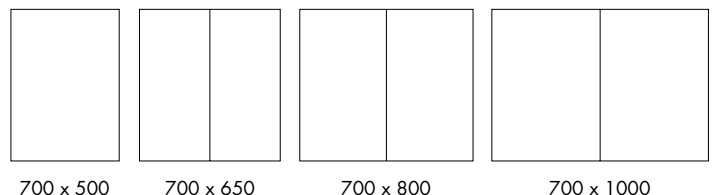

All dimensions in mm. All measurements are approximate and subject to standard tolerances. Prices include VAT.

Guarantees

- **5** Years on Cabinets + Mirrors
- **2** Years on Electrical Components

Take a closer look at the Crambeck illuminated cabinet collection

Crambeck

Crambeck Cabinet

Finish – Aluminium, Black, Brass or Bronze Trim
Shelves – Four internal shelves
Doors – Internal mirrored back panel and internal mirrored doors with heated demister pad
Charging – Centre column electronic box allowing for charging points for both shaver sockets and USB-A and USB-C charging devices
Controls – Innovative touch bar at the base of the cabinet
Dimensions –
700(h) x 500(w) x 113(d) mm (Single Door)
700(h) x 650(w) x 113(d) mm (Double Door)
700(h) x 800(w) x 113(d) mm (Double Door)
700(h) x 1000(w) x 113(d) mm (Double Door)

Aluminium Trim – Mirror Sides

INST06067	Single Door (700 x 500)	£634.00
INST06068	Double Door (700 x 650)	£754.00
INST06069	Double Door (700 x 800)	£875.00
INST06070	Double Door (700 x 1000)	£995.00

Black Trim – Mirror Sides

INST06083	Single Door (700 x 500)	£754.00
INST06084	Double Door (700 x 650)	£875.00
INST06085	Double Door (700 x 800)	£995.00
INST06086	Double Door (700 x 1000)	£1116.00

Brass Trim – Mirror Sides

INST06075	Single Door (700 x 500)	£754.00
INST06076	Double Door (700 x 650)	£875.00
INST06077	Double Door (700 x 800)	£995.00
INST06078	Double Door (700 x 1000)	£1116.00

Bronze Trim – Mirror Sides

new INST06091	Single Door (700 x 500)	£754.00
new INST06092	Double Door (700 x 650)	£874.00
new INST06093	Double Door (700 x 800)	£995.00
new INST06094	Double Door (700 x 1000)	£1115.00