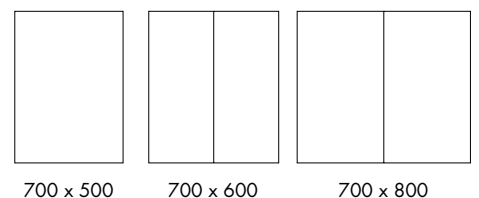

INST06064	Single Door (700 x 500)	£694.00
INST06065	Double Door (700 x 600)	£899.00
INST06066	Double Door (700 x 800)	£1019.00

Andros

Black Trim
INSTA050BL

All dimensions in mm. All measurements are approximate and subject to standard tolerances. Prices include VAT.