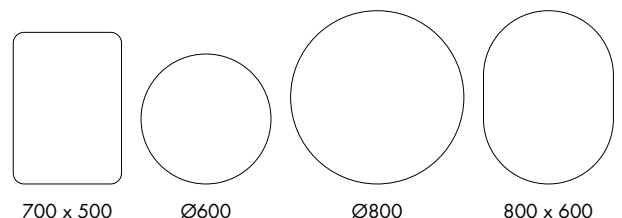

All dimensions in mm. All measurements are approximate and subject to standard tolerances. Prices include VAT.

Guarantees

- **5** Years on Cabinets + Mirrors
- **2** Years on Electrical Components

Take a closer look at the Kilnsea illuminated mirror collection

Kilnsea

Kilnsea LED Illuminated Mirror

Finish – Black frame with black diffuser technology, Brushed Brass frame with white diffuser technology or Gunmetal frame with white diffuser technology
Lighting – LED illumination
Touch Controls – Touch on/off
Hanging – Landscape or Portrait (Rectangular)
Dimensions –
700(h) x 500(w) x 42(d) mm (Rectangular)
600(diameter) x 42(d) mm (Circular)
800(diameter) x 42(d) mm (Circular)
800(h) x 600(w) x 42(d) mm (Pill)

Black Finish		
INST05086	Rectangular (700 x 500)	£445.00
INST05087	Circular (Ø600)	£403.00
INST05088	Circular (Ø800)	£523.00
INSTK160PB	Pill (800 x 600)	£403.00

Brushed Brass Finish		
INST050128	Rectangular (700 x 500)	£427.00
INST050129	Circular (Ø600)	£361.00
INST050130	Circular (Ø800)	£482.00
INSTK160PBBR	Pill (800 x 600)	£445.00

Gunmetal Finish		
INSTK150GM	Rectangular (700 x 500)	£427.00
INSTK160CGM	Circular (Ø600)	£361.00
INSTK180CGM	Circular (Ø800)	£482.00
INSTK160PGM	Pill (800 x 600)	£445.00

Black diffuser technology turns the light black when switched off