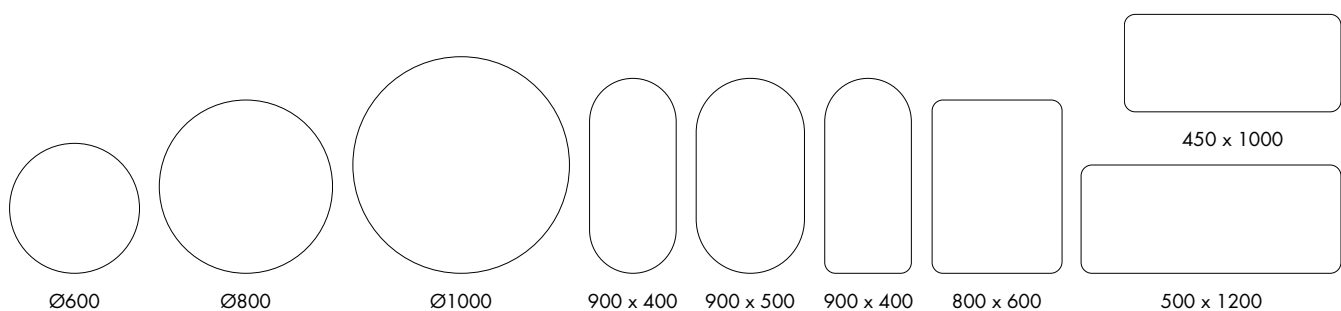

Take a closer look at the Darton illuminated mirror collection

Guarantees

Years **5**
on Cabinets + Mirrors

Years **2**
on Electrical Components

new

Darton LED Illuminated Mirror

Lighting – Backlit design with double tap CCT (Colour Changing Technology) control
Motion Sensor – Activates lighting when approached
Hanging – Landscape or Portrait (Rectangular shape only)
Design – A sleek slim depth design with chamfer detailing on glass
Demister – Integrated heated demister pad for a steam-free reflection
Dimensions –
800(h) x 600(w) x 29(d) mm (Rectangular)
450(h) x 1000(w) x 29(d) mm (Rectangular)
500(h) x 1200(w) x 29(d) mm (Rectangular)
600(diameter) x 29(d) mm (Circular)
800(diameter) x 29(d) mm (Circular)
1000(diameter) x 29(d) mm (Circular)
900(h) x 400(w) x 29(d) mm (Pill)
900(h) x 500(w) x 29(d) mm (Pill)
900(h) x 400(w) x 29(d) mm (Arch)

INSTDA86	Rectangular (800 x 600)	£337.00
INSTDA145	Rectangular (450 x 1000)	£367.00
INSTDA125	Rectangular (500 x 1200)	£450.00
INSTDA60C	Circular (Ø600)	£310.00
INSTDA80C	Circular (Ø800)	£367.00
INSTDA10C	Circular (Ø1000)	£423.00
INSTDA94P	Pill (900 x 400)	£310.00
INSTDA95P	Pill (900 x 500)	£339.00
INSTDA94A	Arch (900 x 400)	£337.00

Circular (Ø1000)
INSTDA10C