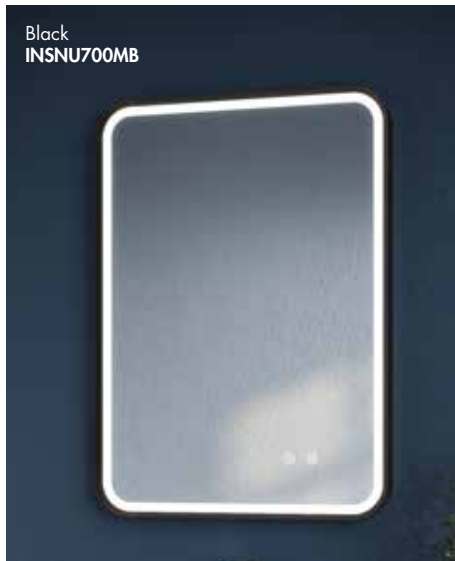

All dimensions in mm. All measurements are approximate and subject to standard tolerances. Prices include VAT.

Nuance

Guarantees

5 Years on Cabinets + Mirrors   **2** Years on Electrical Components

Nuance LED Illuminated Mirror

Finish – Black, Brushed Brass, Gunmetal
Lighting – LED illumination, colour changing (CCT) and dimming LED technology
Demister – Integrated heated demister pad for a steam-free reflection
Hanging – Landscape or Portrait
Dimensions –
700(h) x 500(w) x 43(d) mm (Rectangular)
800(h) x 700(w) x 43(d) mm (Rectangular)

Black Finish		
INSNU700MB	Black (700 x 500)	£337.00
INSNU800MB	Black (800 x 700)	£448.00

Brushed Brass Finish		
INSNU700BB	Brushed Brass (700 x 500)	£382.00
INSNU800BB	Brushed Brass (800 x 700)	£468.00

Gunmetal Finish		
INSNU700GM	Gunmetal (700 x 500)	£415.00
INSNU800GM	Gunmetal (800 x 700)	£512.00