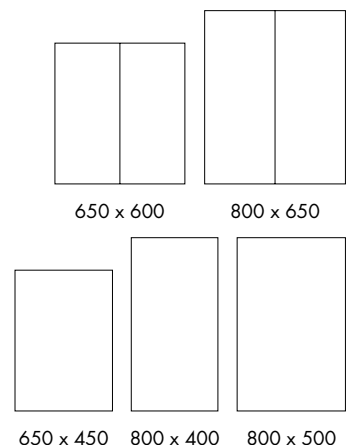

Emulate Cabinet

Finish – Dark Grey Timber internals, mirrored sides
Shelves – Two shelves (Adjustable)
Doors – Double sided mirror doors, single door cabinet right hand hinged
Dimensions –
650(h) x 450(w) x 140(d) mm (Single Door)
800(h) x 400(w) x 140(d) mm (Single Door)
800(h) x 500(w) x 140(d) mm (Single Door)
650(h) x 600(w) x 140(d) mm (Double Door)
800(h) x 650(w) x 140(d) mm (Double Door)

INST06029	Single Door (650 x 450)	£225.00
new INST37212	Single Door (800 x 400)	£208.00
new INST37213	Single Door (800 x 500)	£226.00
INST06030	Double Door (650 x 600)	£295.00
new INST37214	Double Door (800 x 650)	£280.00