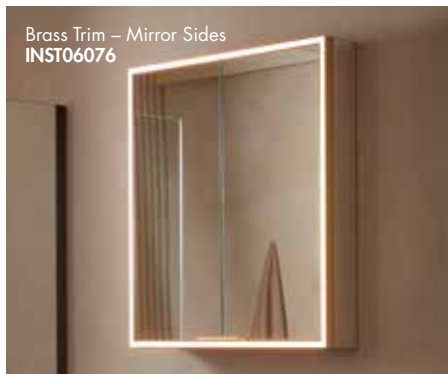

All dimensions in mm. All measurements are approximate and subject to standard tolerances. Prices include VAT.

Guarantees

- **5** Years on Cabinets + Mirrors
- **2** Years on Electrical Components

Take a closer look at the Crambeck illuminated cabinet collection

Crambeck

Crambeck Cabinet

Finish – Aluminium, Black, Brass or Bronze Trim
Shelves – Four internal shelves
Doors – Internal mirrored back panel and internal mirrored doors with heated demister pad
Charging – Centre column electronic box allowing for charging points for both shaver sockets and USB-A and USB-C charging devices
Controls – Innovative touch bar at the base of the cabinet
Dimensions –
700(h) x 500(w) x 113(d) mm (Single Door)
700(h) x 650(w) x 113(d) mm (Double Door)
700(h) x 800(w) x 113(d) mm (Double Door)
700(h) x 1000(w) x 113(d) mm (Double Door)

Aluminium Trim – Mirror Sides

INST06067	Single Door (700 x 500)	£634.00
INST06068	Double Door (700 x 650)	£754.00
INST06069	Double Door (700 x 800)	£875.00
INST06070	Double Door (700 x 1000)	£995.00

Black Trim – Mirror Sides

INST06083	Single Door (700 x 500)	£754.00
INST06084	Double Door (700 x 650)	£875.00
INST06085	Double Door (700 x 800)	£995.00
INST06086	Double Door (700 x 1000)	£1116.00

Brass Trim – Mirror Sides

INST06075	Single Door (700 x 500)	£754.00
INST06076	Double Door (700 x 650)	£875.00
INST06077	Double Door (700 x 800)	£995.00
INST06078	Double Door (700 x 1000)	£1116.00

Bronze Trim – Mirror Sides

new INST06091	Single Door (700 x 500)	£754.00
new INST06092	Double Door (700 x 650)	£874.00
new INST06093	Double Door (700 x 800)	£995.00
new INST06094	Double Door (700 x 1000)	£1115.00