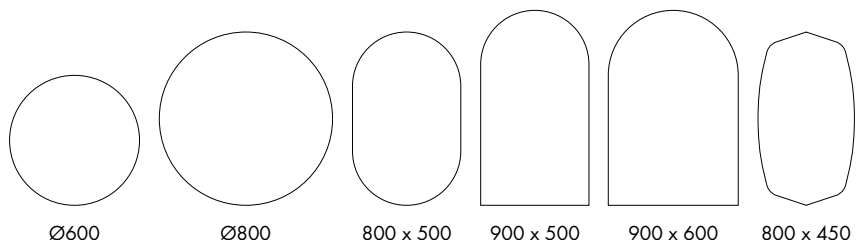

All dimensions in mm. All measurements are approximate and subject to standard tolerances. Prices include VAT.

Guarantees

5 Years on Cabinets + Mirrors

2 Years on Electrical Components

Take a closer look at the los illuminated mirror collection

los

los LED Illuminated Mirror

Finish – Black, Brushed Brass or Gunmetal Trim

Touch Controls – Touch on/off

Lighting – Backlit design with double tap

CCT (Colour Changing Technology) control

Design – Chamfer detailing on glass designed to flow into the design of the frame

Dimensions –

600(diameter) x 30(d) mm (Circular)

800(diameter) x 30(d) mm (Circular)

800(h) x 500(w) x 30(d) mm (Pill)

900(h) x 500(w) x 30(d) mm (Arch)

900(h) x 600(w) x 30(d) mm (Arch)

800(h) x 450(w) x 30(d) mm (Traditional)

Black Finish		
INST050124	Circular (Ø600)	£397.00
INST050125	Circular (Ø800)	£397.00
INSTI50BL	Pill (800 x 500)	£425.00
new INST37203	Arch (900 x 500)	£406.00
new INST37206	Arch (900 x 600)	£422.00

Brushed Brass Finish		
INST050126	Circular (Ø600)	£481.00
INST050127	Circular (Ø800)	£481.00
INSTI50BB	Pill (800 x 500)	£425.00
new INST37204	Arch (900 x 500)	£406.00
new INST37207	Arch (900 x 600)	£422.00
new INST37201	Traditional (800 x 450)	£417.00

Gunmetal Finish		
INST050126GM	Circular (Ø600)	£395.00
INST050127GM	Circular (Ø800)	£481.00
INSTI50GM	Pill (800 x 500)	£425.00
new INST37205	Arch (900 x 500)	£406.00
new INST37208	Arch (900 x 600)	£422.00
new INST37202	Traditional (800 x 450)	£417.00