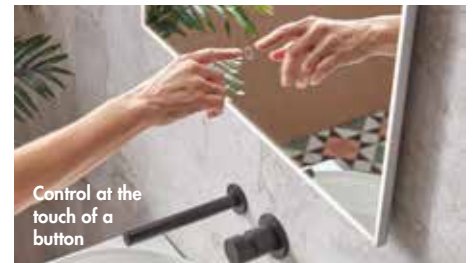

Built in two-pin and USB charging sockets (Milos Plus only)

Control at the touch of a button

Milos + Milos Plus LED Illuminated Mirror

- Finish – Aluminium
- Lighting – Dimmable LED perimeter lighting with CCT (Colour Changing Technology) control
- Touch Controls – Touch on/off
- Charging – Two-pin and USB sockets (Milos Plus only)
- Hanging – Landscape or Portrait
- Design – A sleek slim depth
- Dimensions –
 - 600(h) x 1000(w) x 29(d) mm (Rectangular)
 - 700(h) x 500(w) x 29(d) mm (Rectangular)
 - 800(h) x 600(w) x 29(d) mm (Rectangular)