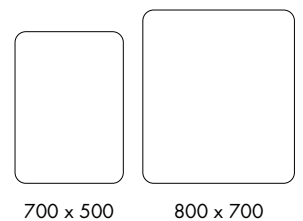

All dimensions in mm. All measurements are approximate and subject to standard tolerances. Prices include VAT.

Nuance

Guarantees

5 Years on Cabinets + Mirrors   **2** Years on Electrical Components

Nuance LED Illuminated Mirror

Finish – Black, Brushed Brass, Gunmetal
Lighting – LED illumination, colour changing (CCT) and dimming LED technology
Demister – Integrated heated demister pad for a steam-free reflection
Hanging – Landscape or Portrait
Dimensions –
700(h) x 500(w) x 43(d) mm (Rectangular)
800(h) x 700(w) x 43(d) mm (Rectangular)

Black Finish		
INSNU700MB	Black (700 x 500)	£337.00
INSNU800MB	Black (800 x 700)	£448.00

Brushed Brass Finish		
INSNU700BB	Brushed Brass (700 x 500)	£382.00
INSNU800BB	Brushed Brass (800 x 700)	£468.00

Gunmetal Finish		
INSNU700GM	Gunmetal (700 x 500)	£415.00
INSNU800GM	Gunmetal (800 x 700)	£512.00