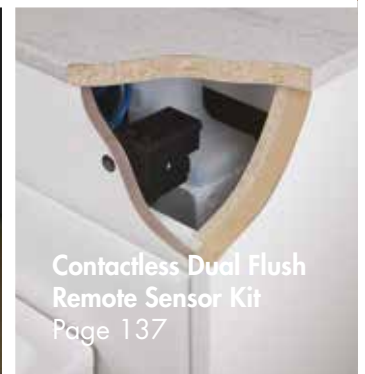

Flushing

Section	Page No.
Pneumatic Flushing	
WC Frames	
Instinct 400mm Wall Hung Bidet + WC Frame	130
Instinct 820mm Wall Hung Frame + Cistern	130
Instinct 1000mm Wall Hung Frame + Cistern	130
Instinct 1170mm Wall Hung Frame + Cistern	130
Concealed Cisterns	
Instinct In-Wall Dual Flush Concealed Cistern	131
Instinct Comfort Dual Flush Concealed Cistern	131
Instinct Bottom Entry Dual Flush Concealed Cistern	131
Instinct Side Entry Dual Flush Concealed Cistern	131
Premium Dual Flush Plates	
new Premium Dual Flush Plates	132
Dual Flush Plates	
Nuance	134
Kiso	135
Hemsworth	135
Dual Flush Buttons	
Oval	136
Nuance	136
Kiso	136
Contactless Flushing	
Instinct Contactless Close Coupled Flushing	137
Instinct Contactless Dual Flush Remote Sensor Kit	137

What's new and trending this season...

Features + Buying Guide

WC Frames								
Range	Page No.	Compatibility						Boxed / Tiled in Full Height – Slim Stud Wall
		Standard Depth 500 BTW Unit	Standard Depth 600 BTW Unit	Slim Depth 500 BTW Unit	Slim Depth 600 BTW Unit	Boxed / Tiled in with Worktop	Boxed / Tiled in Full Height	
Instinct 400mm Wall Hung Bidet + WC Frame	130	● ^Δ	● ^Δ	● ^Δ	● ^Δ	● ^Δ		
Instinct 820mm Wall Hung Frame + Cistern	130		●*		●*	●	●	
Instinct 1000mm Wall Hung Frame + Cistern	130					●	●	
Instinct 1170mm Wall Hung Frame + Cistern	130						●	●