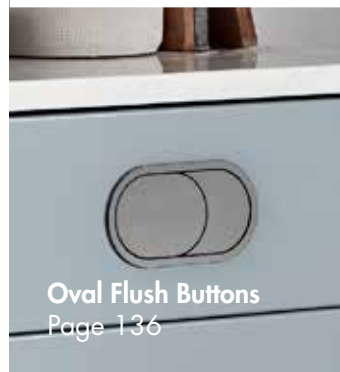

What's new and trending this season...

Features + Buying Guide

WC Frames								
Range	Page No.	Compatibility						Boxed / Tiled in Full Height – Slim Stud Wall
		Standard Depth 500 BTW Unit	Standard Depth 600 BTW Unit	Slim Depth 500 BTW Unit	Slim Depth 600 BTW Unit	Boxed / Tiled in with Worktop	Boxed / Tiled in Full Height	
Instinct 400mm Wall Hung Bidet + WC Frame	130	● ^Δ	● ^Δ	● ^Δ	● ^Δ	● ^Δ		
Instinct 820mm Wall Hung Frame + Cistern	130		●*		●*	●	●	
Instinct 1000mm Wall Hung Frame + Cistern	130					●	●	
Instinct 1170mm Wall Hung Frame + Cistern	130						●	●