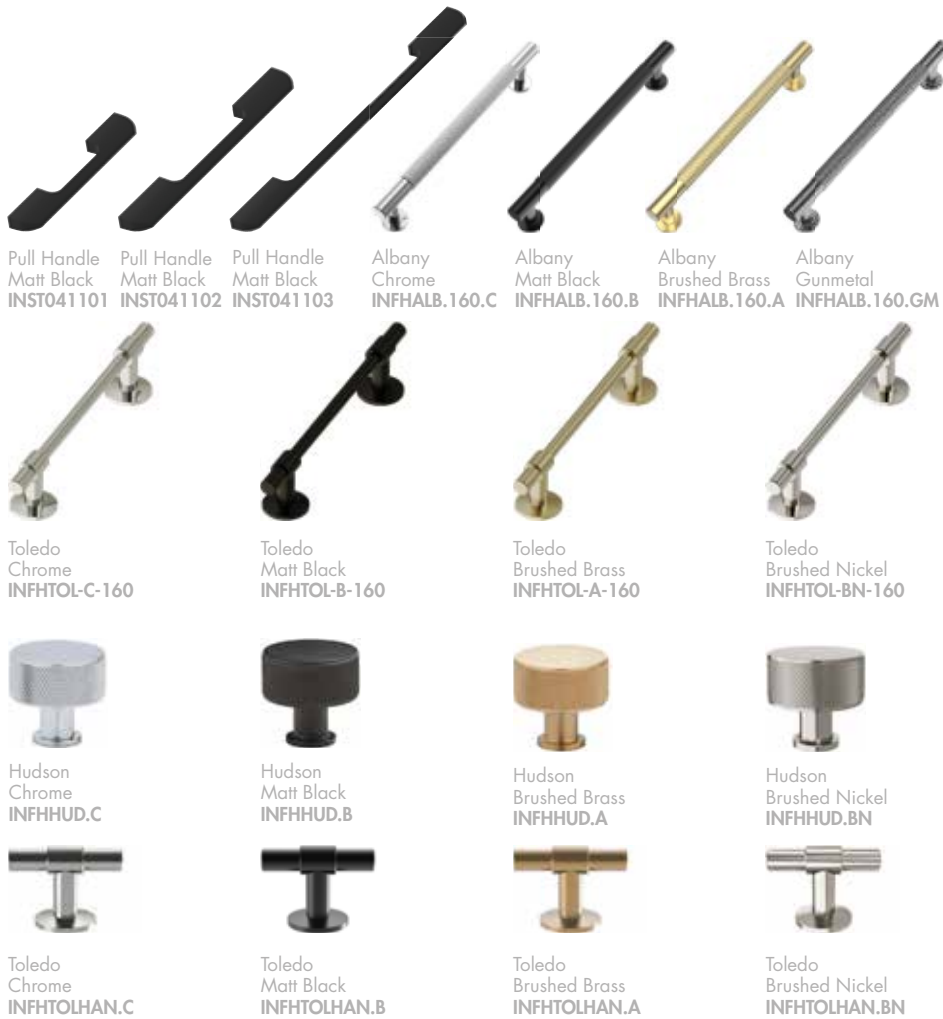

# los

**Guarantees**

Years **5**  
on los Modular Furniture

**Handle Options (Additional Charge)**

These can be purchased separately if required at prices shown.

Pull Handle		
Finish – Matt Black		
INST041101	120mm (98mm Centres)	£12.00
INST041102	180mm (160mm Centres)	£14.00
INST041103	340mm (320mm Centres)	£29.00
Albany Pull Handle		
INFHALB.160.C	Chrome	£47.00
INFHALB.160.B	Matt Black	£47.00
INFHALB.160.A	Brushed Brass	£47.00
INFHALB.160.GM	Gunmetal	£47.00
Hudson Knobs		
INFHHUD.C	Chrome	£33.00
INFHHUD.B	Matt Black	£33.00
INFHHUD.A	Brushed Brass	£33.00
<b>new</b> INFHHUD.BN	Brushed Nickel	£32.00
Toledo Pull Handle		
<b>new</b> INFHTOL-C-160	Chrome	£55.00
<b>new</b> INFHTOL-B-160	Matt Black	£55.00
<b>new</b> INFHTOL-A-160	Brushed Brass	£55.00
<b>new</b> INFHTOL-BN-160	Brushed Nickel	£55.00
Toledo Knob		
INFHTOLHAN.C	Chrome	£36.00
INFHTOLHAN.B	Matt Black	£36.00
INFHTOLHAN.A	Brushed Brass	£36.00
<b>new</b> INFHTOLHAN.BN	Brushed Nickel	£36.00