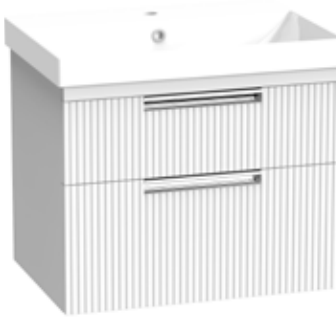

## 600mm Fluted Wall Mounted Two Drawer Basin Unit

Handles – See page 28 for handle options  
Basin – Ceramic basin with built in overflow  
Overall Dimensions – 536(h) x 610(w) x 425(d) mm

Matt White  
INSTFL041442