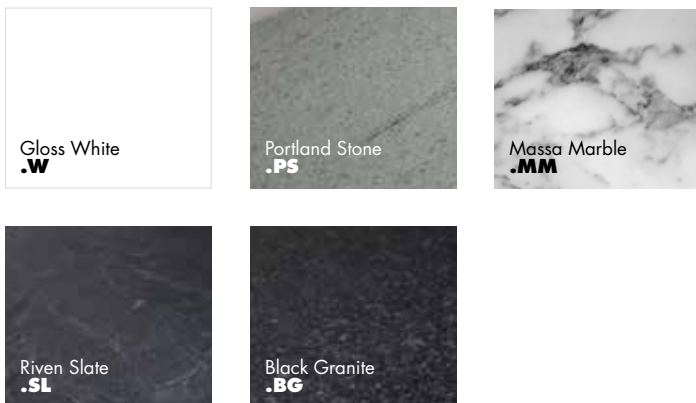

How To Order – Finish Selection

Replace **.XX** with the required worktop finish below: