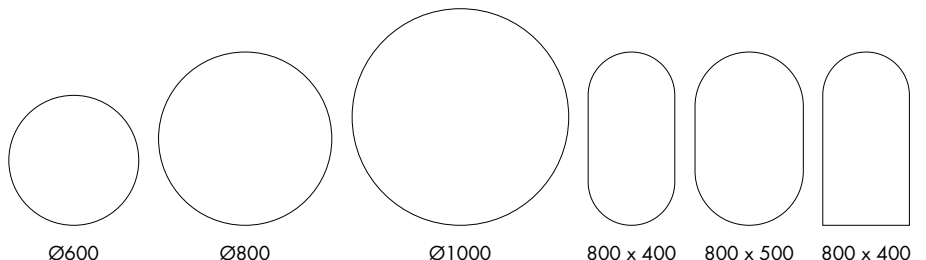

# Hemsworth

**Hemsworth LED Illuminated Mirror**

Finish – Black frame or Brushed Brass  
 Lighting – Double tap CCT and brightness control, Ghost Glass, Motion Sensor  
 Demister – Integrated heated demister pad with independent control for a steam-free reflection  
 Hanging – Brackets can be mounted to the sides or top and bottom  
 Touch Controls – Touch on/off  
 Dimensions –  
 810(h) x 410(w) x 38(d) mm (Pill)  
 808(h) x 508(w) x 38(d) mm (Pill)  
 603(diameter) x 38(d) mm (Circular)  
 810(diameter) x 38(d) mm (Circular)  
 1030(diameter) x 38(d) mm (Circular)  
 805(h) x 415(w) x 38(d) mm (Arch)

See page 139 for mirror feature icons summary

Black Finish (Brackets)		
INSTH84PBB	Pill (800 x 400)	£496.00
INSTH85PBB	Pill (800 x 500)	£508.00
INSTH6CBB	Circular (Ø600)	£479.00
INSTH8CBB	Circular (Ø800)	£570.00
INSTH10CBB	Circular (Ø1000)	£705.00
INSTH84ABB	Arch (800 x 400)	£485.00
Brushed Brass Finish (Brackets)		
INSTH84PBBR	Pill (800 x 400)	£496.00
INSTH85PBBR	Pill (800 x 500)	£508.00
INSTH6CBBR	Circular (Ø600)	£479.00
INSTH8CBBR	Circular (Ø800)	£570.00
INSTH10CBBR	Circular (Ø1000)	£705.00
INSTH84ABBR	Arch (800 x 400)	£485.00
Black Finish (Without Brackets)		
INSTH84PB	Pill (800 x 400)	£412.00
INSTH85PB	Pill (800 x 500)	£423.00
INSTH6CB	Circular (Ø600)	£395.00
INSTH8CB	Circular (Ø800)	£485.00
INSTH10CB	Circular (Ø1000)	£620.00
INSTH84AB	Arch (800 x 400)	£401.00
Brushed Brass Finish (Without Brackets)		
INSTH84PBR	Pill (800 x 400)	£412.00
INSTH85PBR	Pill (800 x 500)	£423.00
INSTH6CBR	Circular (Ø600)	£395.00
INSTH8CBR	Circular (Ø800)	£485.00
INSTH10CBR	Circular (Ø1000)	£620.00
INSTH84ABR	Arch (800 x 400)	£401.00