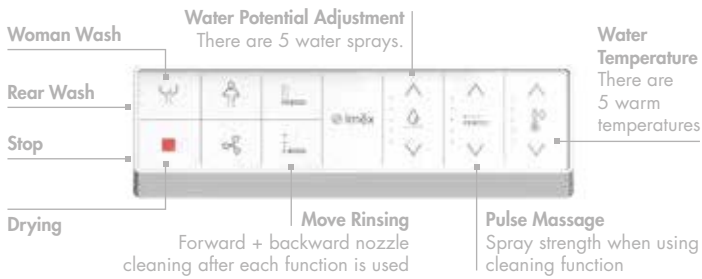

Modern bathrooms,
perfected with Instinct.

Contemporary Instinct designs,
crafted to elevate modern bathrooms.

INSTINCT®

Smart WCs

Ceramic base adopts rimless flushing, effectively eliminating the hygiene blind corner

All dimensions in mm. All measurements are approximate and subject to standard tolerances. Prices include VAT.

Take a closer look at the Smart WCs collection

Smart WCs

Smart WCs

Finish – White
 Flush mode – Wash down
 Material – Glass/UF material
 Controls – Simple rotary button control, anodised aluminium material
 Battery – CR203 battery is not included
 Maintenance – Easy to remove seat when at 90° angle
 Dimensions –
 400(h) x 370(w) x 595(d) mm (INSWA001BSM)
 400(h) x 370(w) x 595(d) mm (INSWA001WSM)

White
INSWA001BSM

White
INSWA001WSM

Wave Rimless Smart Pan + Seat		
INSWA001BSM	Back To Wall	£4043.00
INSWA001WSM	Wall Hung	£4043.00

Warranty		
INSSMW01*	1 Year	£177.00
INSSMW02**	2 Year	£354.00

*1 year extension making total 2 years from date of Purchase Smart WC
 **2 year extension making total 3 years from date of Purchase Smart WC

Intelligent Toilet Control

Remote Control

Simple and clean design with functional operation at a glance. Modern and ergonomic design make the controller more comfortable to use + operate.

One rotary knob control, easy operation