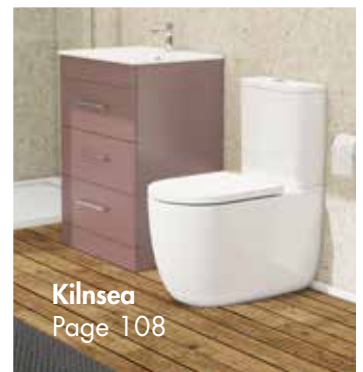

Sanitaryware

Section	Page No.
Sanitaryware	
Traditional Sanitaryware	
Hemsworth	86
new Hemsworth Neo	90
Nostell	92
Kinsley	94
Contemporary Sanitaryware	
Espada	96
new Hanlith	98
Malham	100
new Crambeck	102
Firbeck	104
Lissett	106
new Kilnsea	108
Wave	110
Dene	112
Skean	114
Nuance	116
Sanitaryware Accessories	
Smart WCs	120
Countertop Basins	122
Cloakroom Basins	124
Overflow Caps	124
Replacement Flush Buttons	125
Toilet Seats	126
Toilet Seat Hinge Covers	127
Toilet Seat Hinges	127

What's new and trending this season...