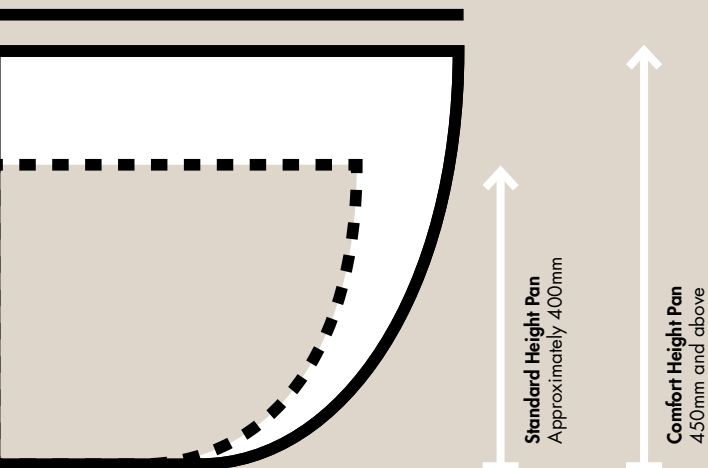

Eco Dual Flush Volume
A more effective water saving flush volume. The dual flush allows you to choose between a water saving 2.6 litre flush or a standard 4 litre flush.

Toilet Seats

Quick Release
Easy to operate quick release hinges allow the seat to be lifted away easily, leaving clear access to clean hard to reach surfaces.

Top Fix Hinges
Some seats feature a special 'top fix' hinge allowing them to be quickly and easily installed on modern WC pans.

Soft Close
The hydraulic hinge mechanism ensures controlled and quiet closure of the seat lid and ring.

Toilet Seats
Page 126

Comfort Height Pan. Short Projection Pan. What's the difference?

Comfort Height Pans

Comfort height pans are designed to ensure that the bowl and seat height is such that they make for comfortable use. Typically comfort height pans are 450mm and above (standard height pans are approximately 400mm in height) and can be particularly useful for the elderly and people with mobility issues.

Short Projection Pans

A short projection pan means that it has a shorter depth than standard, and therefore does not protrude as far, taking up less floor space. Typical short projection pans are 620mm* and below (standard projection pans are typically above 620mm). A short projection pan is ideal for a small bathroom or cloakroom suite.