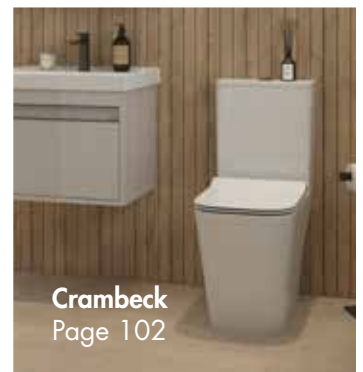

Sanitaryware

Section	Page No.
Sanitaryware	
Traditional Sanitaryware	
Hemsworth	86
new Hemsworth Neo	90
Nostell	92
Kinsley	94
Contemporary Sanitaryware	
Espada	96
new Hanlith	98
Malham	100
new Crambeck	102
Firbeck	104
Lissett	106
new Kilnsea	108
Wave	110
Dene	112
Skean	114
Nuance	116
Sanitaryware Accessories	
Smart WCs	120
Countertop Basins	122
Cloakroom Basins	124
Overflow Caps	124
Replacement Flush Buttons	125
Toilet Seats	126
Toilet Seat Hinge Covers	127
Toilet Seat Hinges	127

What's new and trending this season...