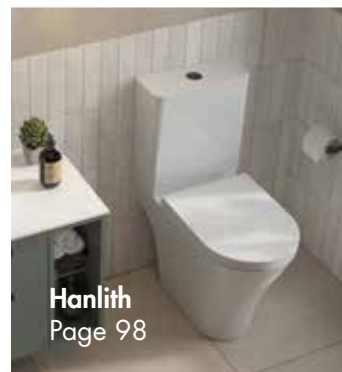

Sanitaryware

Section	Page No.
Sanitaryware	
Traditional Sanitaryware	
Hemsworth	86
new Hemsworth Neo	90
Nostell	92
Kinsley	94
Contemporary Sanitaryware	
Espada	96
new Hanlith	98
Malham	100
new Crambeck	102
Firbeck	104
Lissett	106
new Kilnsea	108
Wave	110
Dene	112
Skean	114
Nuance	116
Sanitaryware Accessories	
Smart WCs	120
Countertop Basins	122
Cloakroom Basins	124
Overflow Caps	124
Replacement Flush Buttons	125
Toilet Seats	126
Toilet Seat Hinge Covers	127
Toilet Seat Hinges	127

What's new and trending this season...

Features + Buying Guide

Sanitaryware – Pans + Bidets															
		Pan + Bidet Type									Features				
															
Range	Page No.	Close Coupled	Open Back	Closed Back	Back To Wall	High Level	Low Level	Wall Hung	Floor Standing Bidet	Wall Hung Bidet	Rimless Flushing	Vortex Flushing	Comfort Height	Short Projection	Air Gap
Traditional Sanitaryware															
Hemsworth	86	●	●		●	●	●								●
new Hemsworth Neo 90		●	●	●	●						●				●
Nostell	92	●	●	●	●						●			●	●
Kinsley	94	●	●	●	●						●			●	●
Contemporary Sanitaryware															
Espada	96	●	●	●	●			●			●		●		●
new Hanlith	98	●	●	●	●			●			●			●	●
Malham	100	●	●	●	●			●			●		●	●	●
new Crambeck	102	●	●	●	●			●			●		●	●	●
Firbeck	104	●	●	●	●			●			●		●	●	●
Lissett	106	●	●	●	●			●			●		●	●	●
new Kilnsea	108	●	●	●	●			●				●		●	●
Wave	110	●	●	●	●			●	●	●	●			●	●
Dene	112	●	●	●	●			●			●				●
Skean	114	●	●	●	●			●			●		●		●
Nuance	116	●	●	●	●			●			●		●	●	●