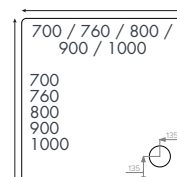

Guarantees

10 Years
on Standard + Anti Slip Shower Trays

Instinct Shower Trays

Square Shower Trays

Rectangle legs + panels

Standard + Anti Slip Trays

Finish – White
Material – 45mm acrylic capped stone resin shower tray
Waste – 90mm fast flow waste also available
Compatibility – Fully compatible with the Instinct shower enclosure ranges
Components – Available with leg and panel set to raise off the floor
Safety – Anti slip rated to Class C standard