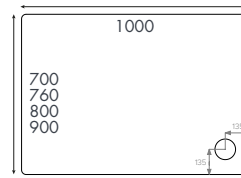

Waste – McAlpine chrome waste included.

SEN1000X800QRH	1000 x 800mm	£1075.00
SEN1200X800QRH	1200 x 800mm	£1210.00
SEN1200X900QRH	1200 x 900mm	£1226.00

Instinct Shower Trays

Rectangular Shower Trays

Rectangle flat to floor