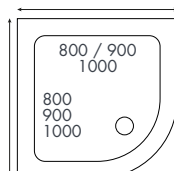

Texture – Anti Slip Class C

Rectangle

Square

Quadrant

Alternative waste position for 900 quadrants only

Offset Quadrant Right Hand

Offset Quadrant Left Hand

Rectangular Anti-Slip Shower Trays