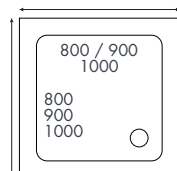

Guarantees

10 Years on SENSTEC Anti-Slip Shower Trays

SENSTEC Anti-Slip Shower Trays

SENSTEC Anti-Slip Shower Trays

Finish – White

Design – Patented SENSTEC Anti-Slip dimple technology, 36mm thickness

Texture – Anti Slip Class C

Square

Alternative waste position for 900 quadrants only

Rectangular Anti-Slip Shower Trays

Waste – McAlpine chrome waste included.

SEN900X760	900 x 760mm	£828.00
SEN900X800	900 x 800mm	£835.00
SEN1000X760	1000 x 760mm	£1039.00
SEN1000X800	1000 x 800mm	£1045.00
SEN1000X900	1000 x 900mm	£1081.00
SEN1100X760	1100 x 760mm	£1167.00
SEN1100X800	1100 x 800mm	£1174.00
SEN1100X900	1100 x 900mm	£1180.00
SEN1200X760	1200 x 760mm	£1180.00
SEN1200X800	1200 x 800mm	£1196.00
SEN1200X900	1200 x 900mm	£1204.00
SEN1200X1000	1200 x 1000mm	£1219.00
SEN1300X800	1300 x 800mm	£1232.00
SEN1300X900	1300 x 900mm	£1276.00
SEN1400X800	1400 x 800mm	£1276.00
SEN1400X900	1400 x 900mm	£1327.00
SEN1400X1000	1400 x 1000mm	£1472.00
SEN1500X800	1500 x 800mm	£1370.00
SEN1500X900	1500 x 900mm	£1412.00
SEN1500X1000	1500 x 1000mm	£1572.00
SEN1600X800	1600 x 800mm	£1449.00
SEN1600X900	1600 x 900mm	£1498.00
SEN1600X1000	1600 x 1000mm	£1629.00
SEN1700X700	1700 x 700mm	£1498.00
SEN1700X750	1700 x 750mm	£1498.00
SEN1700X800	1700 x 800mm	£1629.00
SEN1700X900	1700 x 900mm	£1674.00
SEN1700X1000	1700 x 1000mm	£1710.00
SEN1800X800	1800 x 800mm	£1710.00
SEN1800X900	1800 x 900mm	£1744.00
SEN1800X1000	1800 x 1000mm	£1831.00

Square Anti-Slip Shower Trays

Waste – McAlpine chrome waste included.

SEN800X800	800 x 800mm	£807.00
SEN900X900	900 x 900mm	£864.00
SEN1000X1000	1000 x 1000mm	£1174.00

Quadrant Anti-Slip Shower Trays

Waste – McAlpine chrome waste included.