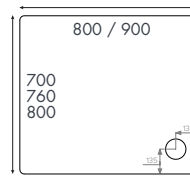

Waste – McAlpine chrome waste included.

SEN1000X800QRH	1000 x 800mm	£1075.00
SEN1200X800QRH	1200 x 800mm	£1210.00
SEN1200X900QRH	1200 x 900mm	£1226.00

Instinct Shower Trays

Rectangular Shower Trays

Rectangle flat to floor