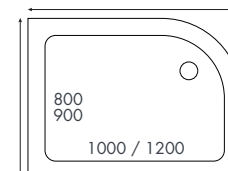

Texture – Anti Slip Class C

Rectangle

Square

Quadrant

Alternative waste position for 900 quadrants only

Offset Quadrant Right Hand

Offset Quadrant Left Hand

Rectangular Anti-Slip Shower Trays