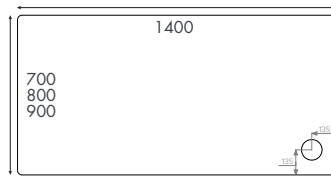

Waste – McAlpine chrome waste included.

SEN1000X800QRH	1000 x 800mm	£1075.00
SEN1200X800QRH	1200 x 800mm	£1210.00
SEN1200X900QRH	1200 x 900mm	£1226.00

Instinct Shower Trays

Rectangular Shower Trays

Rectangle flat to floor