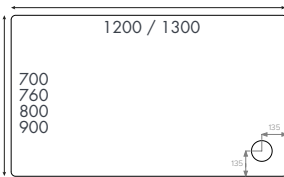

Waste – McAlpine chrome waste included.

SEN1000X800QRH	1000 x 800mm	£1075.00
SEN1200X800QRH	1200 x 800mm	£1210.00
SEN1200X900QRH	1200 x 900mm	£1226.00

Instinct Shower Trays

Rectangular Shower Trays

Rectangle flat to floor