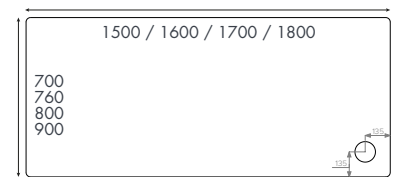

Waste – McAlpine chrome waste included.

SEN1000X800QRH	1000 x 800mm	£1075.00
SEN1200X800QRH	1200 x 800mm	£1210.00
SEN1200X900QRH	1200 x 900mm	£1226.00

Instinct Shower Trays

Rectangular Shower Trays

Rectangle flat to floor