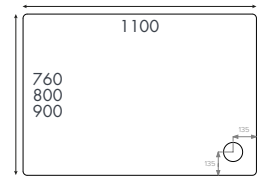

Waste – McAlpine chrome waste included.

SEN1000X800QRH	1000 x 800mm	£1075.00
SEN1200X800QRH	1200 x 800mm	£1210.00
SEN1200X900QRH	1200 x 900mm	£1226.00

Instinct Shower Trays

Rectangular Shower Trays

Rectangle flat to floor