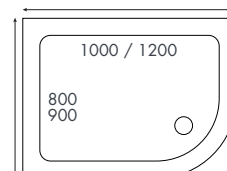

Texture – Anti Slip Class C

Rectangle

Square

Quadrant

Alternative waste position for 900 quadrants only

Offset Quadrant Right Hand

Offset Quadrant Left Hand

Rectangular Anti-Slip Shower Trays