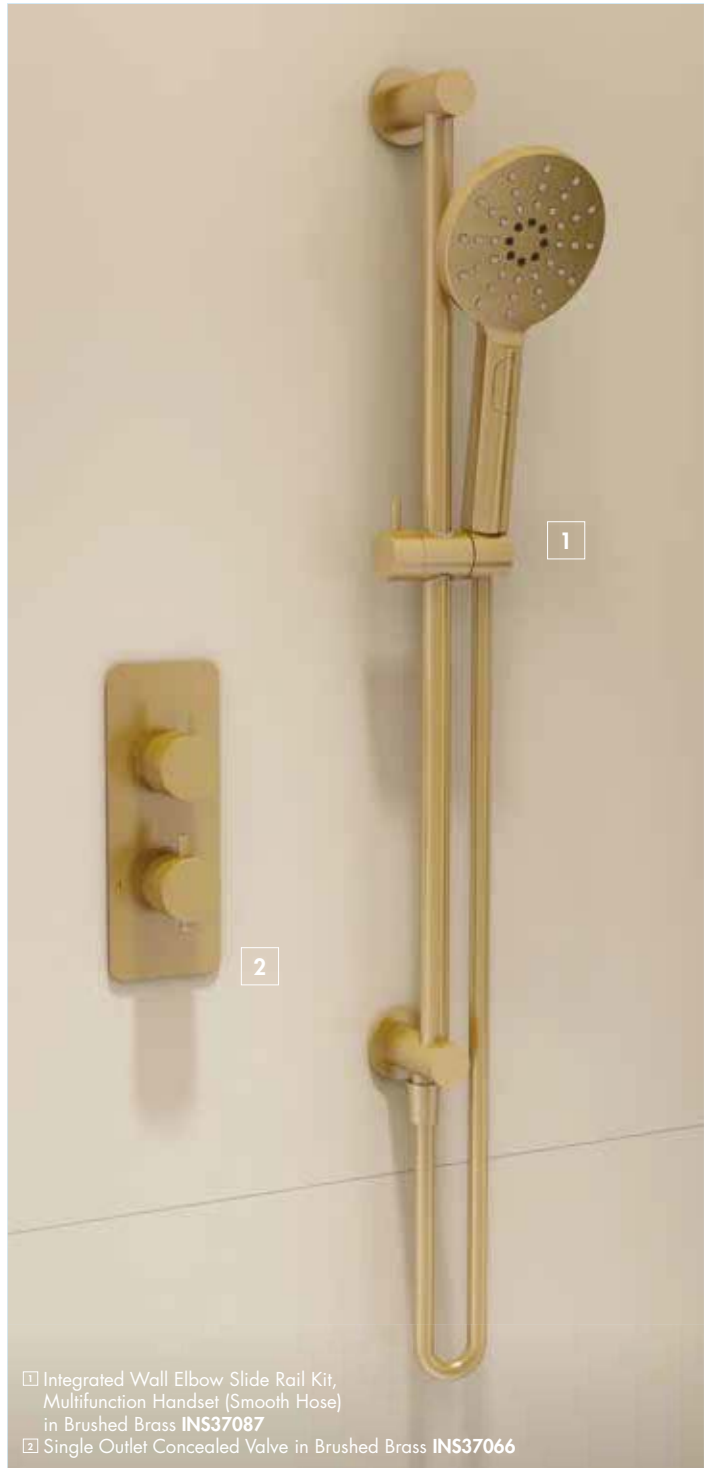

Create Your Own Shower

Guarantees

Years **10** on Concealed Showers   Years **5** on Valve Working Parts   Year **1** on Shower Kit Components