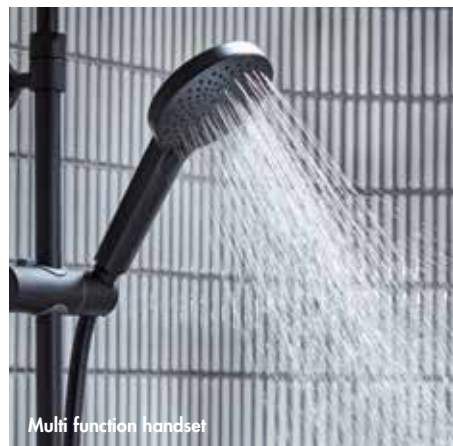

Multi function handset

Single Outlet

Flow Rate – 3.7 l/min

INSIO3003 Chrome £236.00

Twin Outlet

Flow Rate – 7.0 l/min

INSIO3004 Chrome £327.00

INSIO3038 Matt Black £374.00