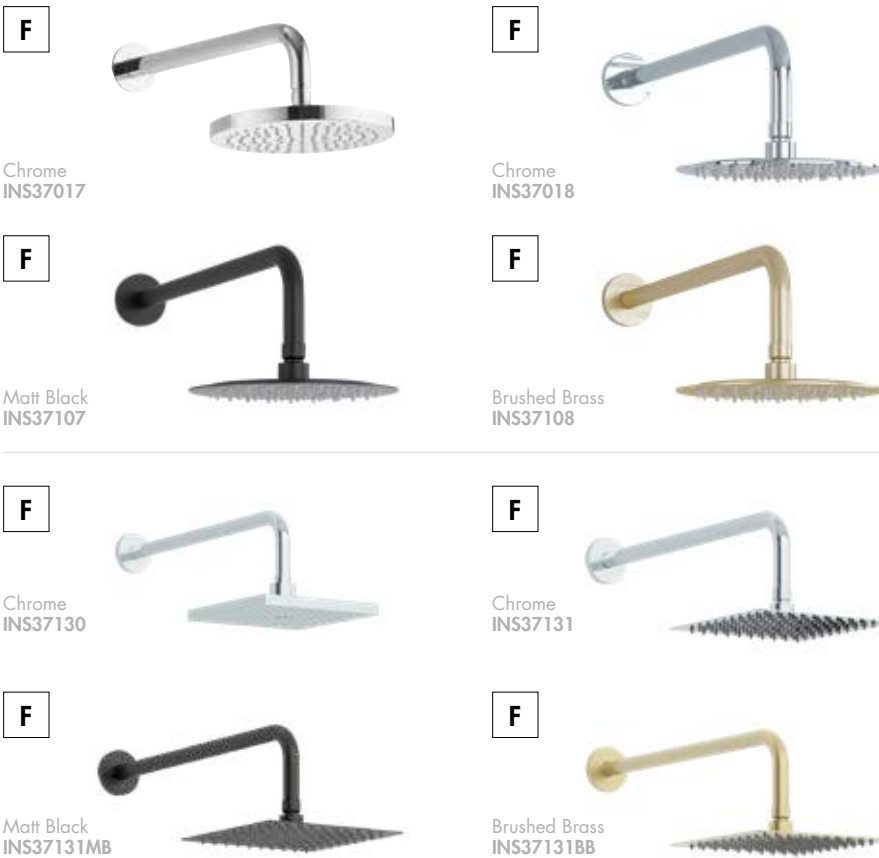

Ceiling Arms / Shower Arms

Chrome (200mm)
INS37060

Matt Black (200mm)
INS37072

Brushed Brass (200mm)
INS37073

Chrome (75mm)
INS37061

Matt Black (75mm)
INS37074

Brushed Brass (75mm)
INS37075

Chrome (400mm)
INS37010

Matt Black (400mm)
INS37070

Brushed Brass (400mm)
INS37071

Keros / Milos

Ceiling Mounted Arms

Design – Round
Valve Connection – 1/2"

INS37060	Chrome (200mm)	£25.00
INS37072	Matt Black (200mm)	£29.00
INS37073	Brushed Brass (200mm)	£29.00
INS37061	Chrome (75mm)	£19.00
INS37074	Matt Black (75mm)	£25.00
INS37075	Brushed Brass (75mm)	£25.00

Shower Arms

Design – Round
Valve Connection – 1/2"

INS37010	Chrome (400mm)	£29.00
INS37070	Matt Black (400mm)	£39.00
INS37071	Brushed Brass (400mm)	£39.00

Fixed Head Kits

Chrome
INS37017

Chrome
INS37018

Matt Black
INS37107

INS37017	Chrome (ABS Head)	£58.00
INS37018	Chrome (Slimline Head)	£69.00
INS37107	Matt Black (Slimline Head)	£98.00
INS37108	Brushed Brass (Slimline Head)	£98.00

Milos

Design – Square Shower Head Size – 200mm
Shower Arm Length – 400mm