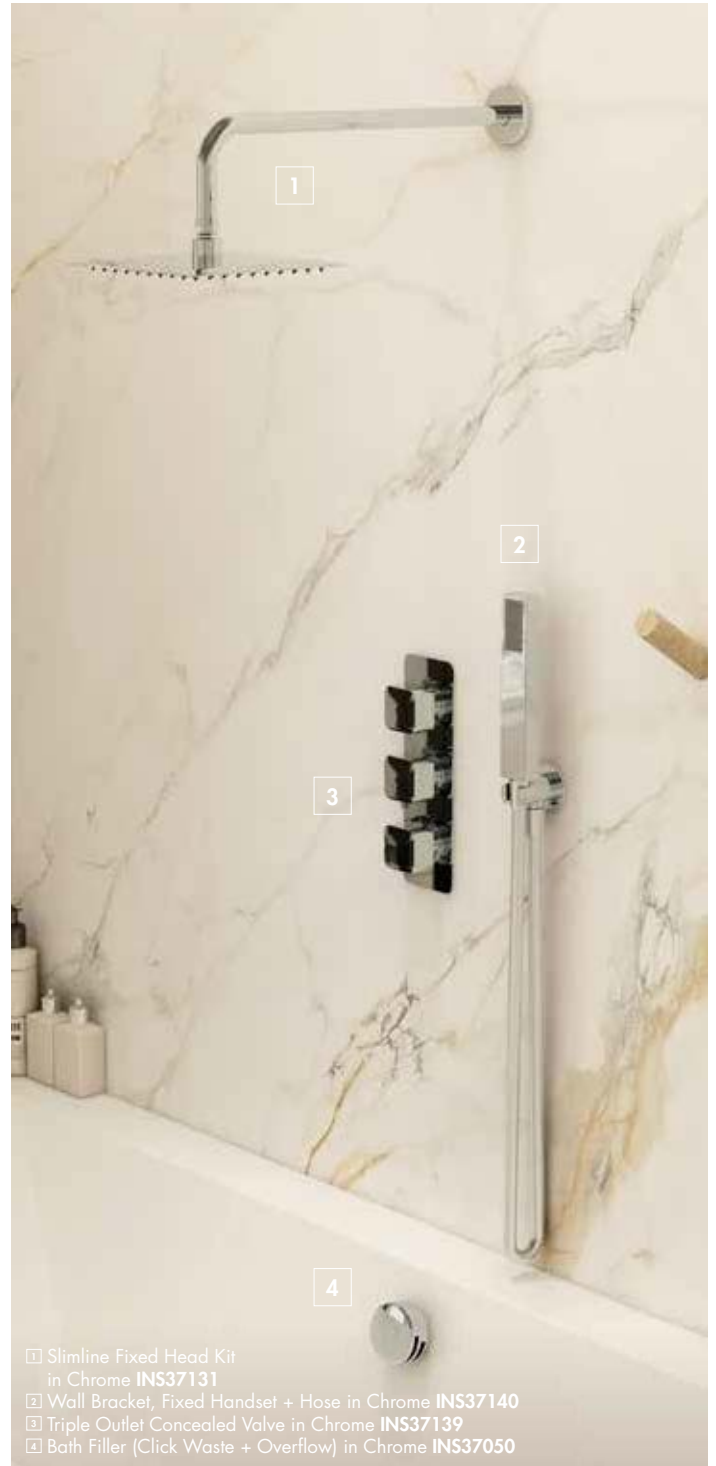

- ❑ Integrated Wall Elbow Slide Rail Kit, Multifunction Handset (Smooth Hose) in Brushed Brass **INS37087**
- ❑ Single Outlet Concealed Valve in Brushed Brass **INS37066**

Concealed Valves

All dimensions in mm. All measurements are approximate and subject to standard tolerances. Prices include VAT.

Guarantees

- 10** Years on Concealed Showers
- 5** Years on Valve Working Parts
- 1** Year on Shower Kit Components

Create Your Own Shower

- 1 Integrated Wall Elbow Slide Rail Kit, Multifunction Handset (Smooth Hose) in Matt Black **INS37141MB**
- 2 Twin Outlet Concealed Valve in Matt Black **INS37138MB**
- 3 Bath Filler (Click Waste + Overflow) in Matt Black **INS37122MB**