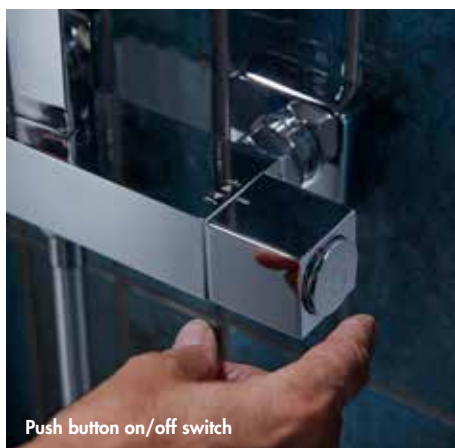

Rain

Push button on/off switch