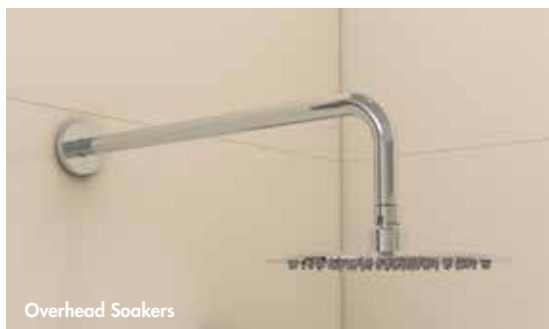

Outlet Options