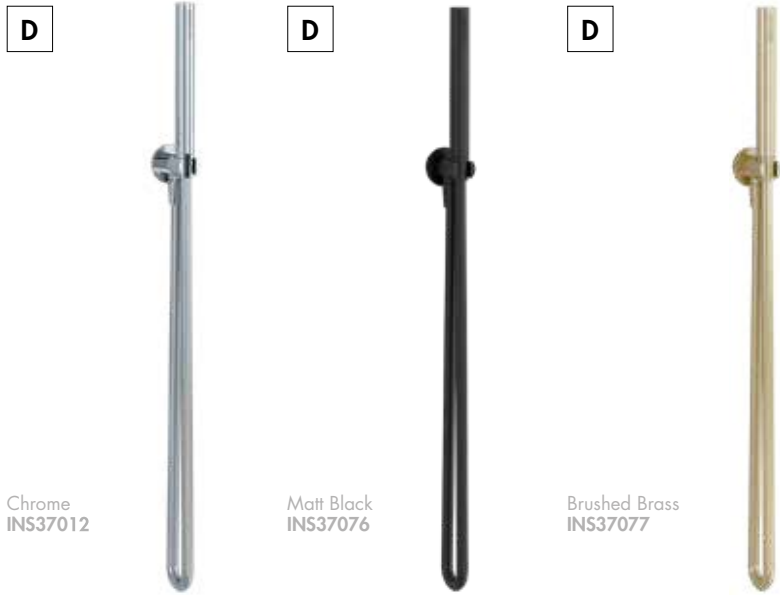

new INS37142	Chrome (ABS)	£20.00
new INS37142MB	Matt Black (ABS)	£32.00
new INS37142BB	Brushed Brass (ABS)	£32.00

Hose

Chrome
(1500mm)
INS37031

Matt Black
(1500mm)
INS37094

Brushed Brass
(1500mm)
INS37095

Guarantees

- 10** Years on Concealed Showers
- 5** Years on Valve Working Parts
- 1** Year on Shower Kit Components

Shower Kit Components

Wall Bracket, Fixed Handset + Hose

Keros

Design – Round
 Handset Function – Single
 Handset Material – ABS / Brass
 Hose Length – 1500mm
 Hose Bore – 7mm

Smooth Hose

Kit Includes – Wall Elbow + Handset Holder,
 Smooth Hose + Round Pencil Handset

INS37012	Chrome (ABS Handset)	£60.00
INS37076	Matt Black (Brass Handset)	£103.00
INS37077	Brushed Brass (Brass Handset)	£103.00