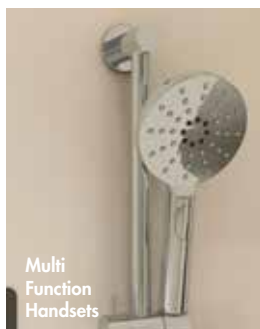

Outlet Options