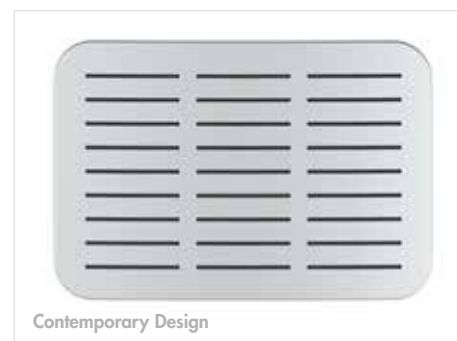

Overhead Soaker (Top View)