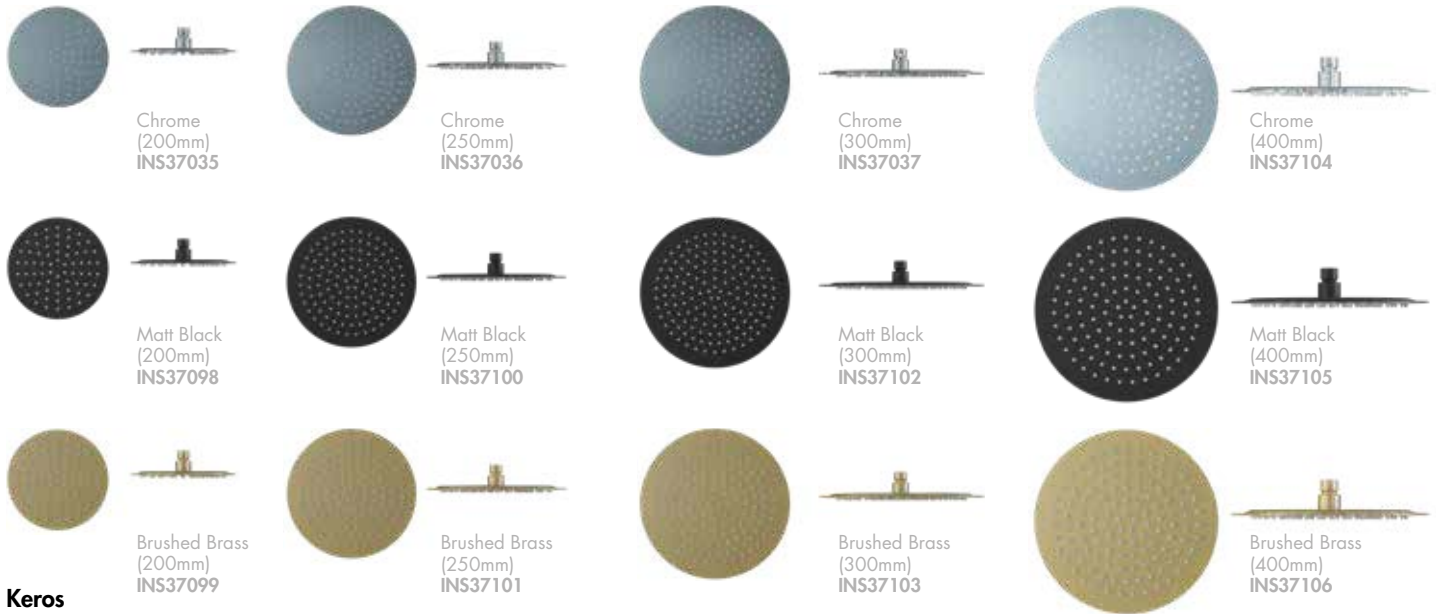

Guarantees

10 Years on Concealed Showers

5 Years on Valve Working Parts

1 Year on Shower Kit Components

Shower Kit Components

Shower Heads