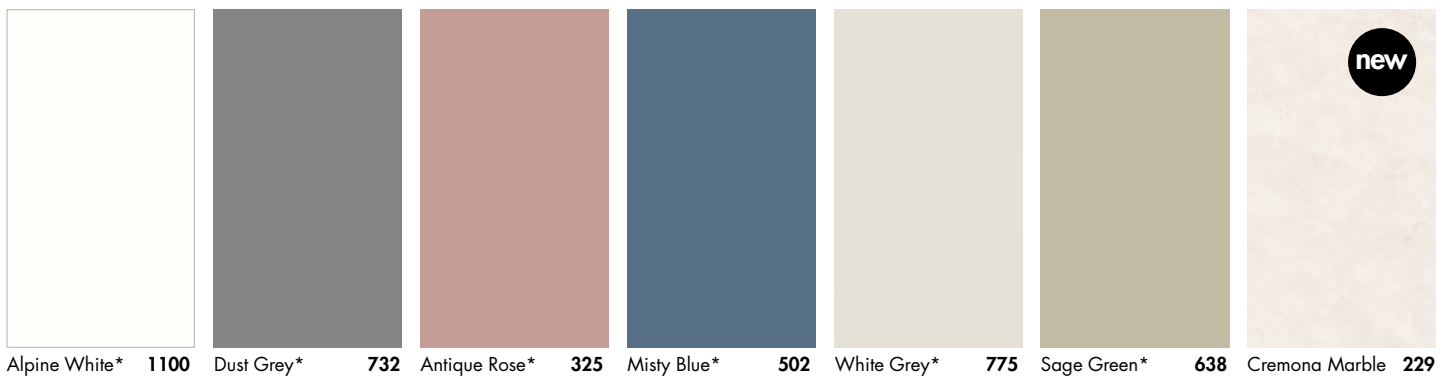

White Gypsum, Large Tile, The Tile + Pure Collection

Misty Blue, Herringbone Tile, The Tile + Pure Collection

Guarantees

30 Years
on Multipanel Wall Panels + Click Flooring Tiles

Wall Panelling

The Tile + Pure Collections

Choose your Tile panel

Choose your colour from the Pure Collection above and if you want tile patterned simply select the tile pattern below from the Large, Herringbone or Metro styles.

Colour Finish
Alpine White, Dust Grey, Antique Rose, Misty Blue, White Grey, Sage Green, Taupe Grey