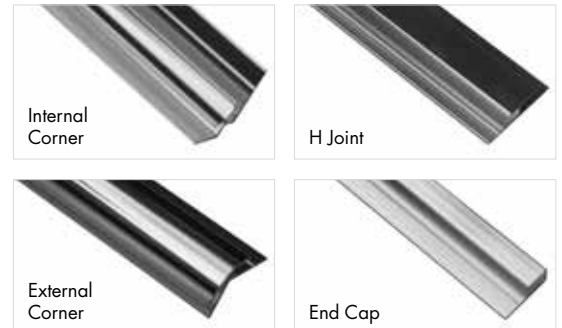

	Gloss	Matt
2440 x 600mm	£307.00	£307.00
2440 x 900mm	£452.00	£452.00
2440 x 1220mm	£592.00	£592.00

For Wetwall profiles + accessories please see below

Adhesive + Sealant

DOWADH	Panel Adhesive – Clear	£22.00
A-MM-SEALANT	Panel Sealant – Clear	£26.00
WWASILICONEWHITE	Panel Sealant – White	£26.00
A-ADH-SIL	Clear Adhesive + Sealant Pack	£51.00

Visit

www.wetwall.co.uk
to view the full range and order samples.

Wetwall Profiles + Accessories

Alloy + Tile Collections

Wetwall profiles come in 2420mm lengths and are available in aluminium polished silver & matt black trims or PVC black and white trims.

H Joint	£35.00
End Cap	£31.00
Internal Corner	£45.00
External Corner	£46.00

Guarantees

Wall Panelling

Alloy Décor Collection

Alloy Décor Collection

Finish – Available in a choice of modern decors and solid colour options, in both matt, gloss or shell finishes