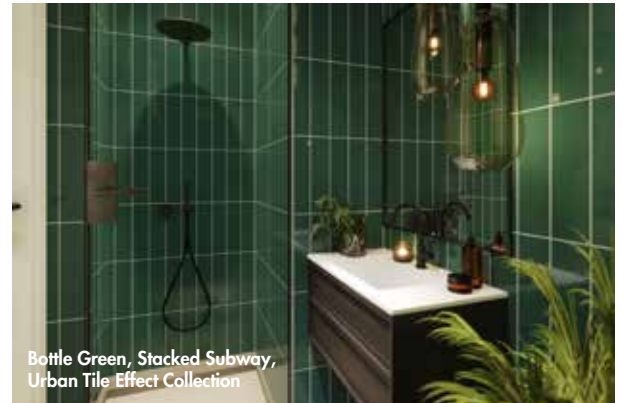

White Silk, Herringbone, Urban Tile Effect Collection

Medium Grey Herringbone, Urban Tile Effect Collection

Years **25**
on Fibo Wall Panels

Wall Panelling

Dusky Pink, Stacked Subway, Urban Tile Effect Collection