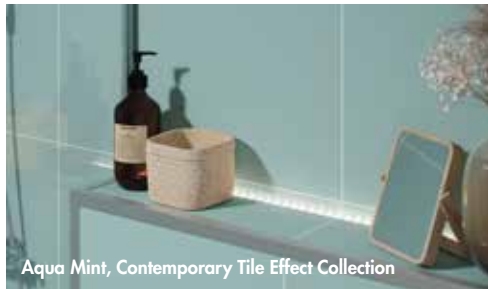

White Contrast, Contemporary Tile Effect Collection

Aberdeen, Contemporary Tile Effect Collection

Aqua Mint, Contemporary Tile Effect Collection