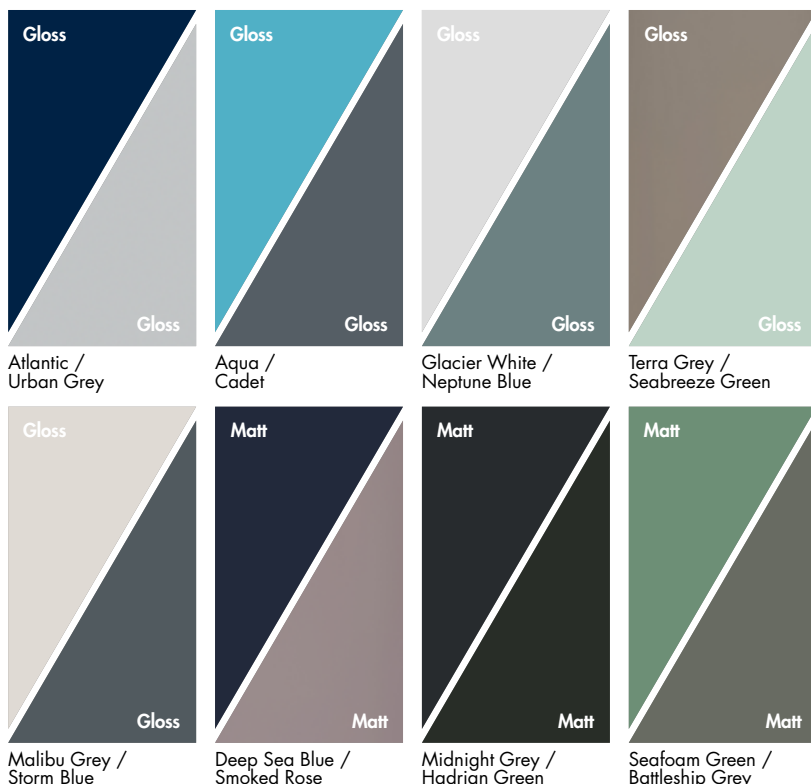

2

Vienna White
(Ice White)

2

Himalayan Marble
(Ash Grey)

3

Scafell Slate
(Balsalt Grey)

3

Ravello
(Balsalt Grey)

2

Terrazzo Nuage
(Ash Grey)

2

Treviso
(Fudge)

2

Nuvola Marble
(Silver Grey)

3

Greystone Marble
(Balsalt Grey)

	Gloss	Matt
2440 x 600mm	£307.00	£307.00
2440 x 900mm	£452.00	£452.00
2440 x 1220mm	£592.00	£592.00

For Wetwall profiles + accessories please see below

Adhesive + Sealant

DOWADH	Panel Adhesive – Clear	£22.00
A-MM-SEALANT	Panel Sealant – Clear	£26.00
WWASILICONEWHITE	Panel Sealant – White	£26.00
A-ADH-SIL	Clear Adhesive + Sealant Pack	£51.00

Visit

www.wetwall.co.uk
to view the full range and order samples.

Wetwall Profiles + Accessories

Alloy + Tile Collections

Wetwall profiles come in 2420mm lengths and are available in aluminium polished silver & matt black trims or PVC black and white trims.