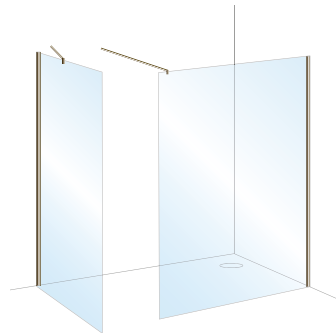

Wetroom Panels – Brushed Nickel Finish

Wetroom Panels – Fluted Glass + Gunmetal Finish

Instinct 8 + 10 Wetroom Panels

Wetroom Configurations

**Configuration 1**

Corner Panel
Low Level Brace Kit

**Configuration 2**

Corner Panels x 2
Low Level Brace Kits x 2

**Configuration 3**

Corner Panels x 2
Low Level Brace Kit
Side Panel Brace Kit

**Configuration 4**

Corner Panel (in Alcove)
Low Level Brace Kit

**Configuration 5**