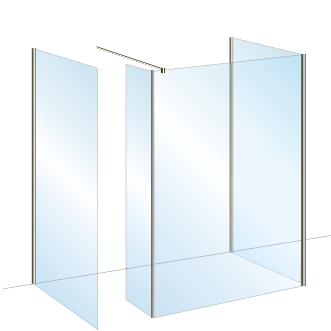

Configuration 9

Corner Panel x 2
Glass to Glass Panel
Deflector Panel
Low Level Brace Kit