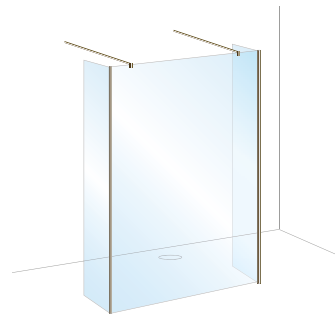

Corner Panels x 2
Ceiling Brace Kits x 2

**Configuration 6**

Corner Panel
Ceiling Brace Kit

**Configuration 7**

Corner Panel
Pivoting Deflector Panel
Low Level Brace Kit

**Configuration 8**

Corner Panels x 2
Fixed Deflector
Low Level Brace Kit

**Configuration 9**

Corner Panel x 2
Glass to Glass Panel
Deflector Panel
Low Level Brace Kit

**Configuration 10**

Linear Panel
Low Level Brace Kit x 2

**Configuration 11**

Linear Panel
Pivoting Deflector Panel x 2
Low Level Brace Kit x 2

This is just a selection of configurations which can be created using either 8mm or 10mm Select glass panels

All dimensions in mm. All measurements are approximate and subject to standard tolerances.
Prices include VAT.
*For use straight back to wall or can be cut to 45° if required for corner fixing as illustrated