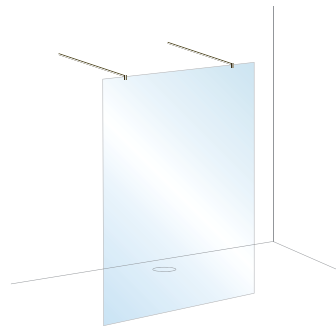

Corner Panels x 2
Ceiling Brace Kits x 2

**Configuration 6**

Corner Panel
Ceiling Brace Kit

**Configuration 7**

Corner Panel
Pivoting Deflector Panel
Low Level Brace Kit

**Configuration 8**

Corner Panels x 2
Fixed Deflector
Low Level Brace Kit

**Configuration 9**

Corner Panel x 2
Glass to Glass Panel
Deflector Panel
Low Level Brace Kit

**Configuration 10**

Linear Panel
Low Level Brace Kit x 2

**Configuration 11**

Linear Panel
Pivoting Deflector Panel x 2
Low Level Brace Kit x 2

This is just a selection of configurations which can be created using either 8mm or 10mm Select glass panels

All dimensions in mm. All measurements are approximate and subject to standard tolerances.
Prices include VAT.
*For use straight back to wall or can be cut to 45° if required for corner fixing as illustrated