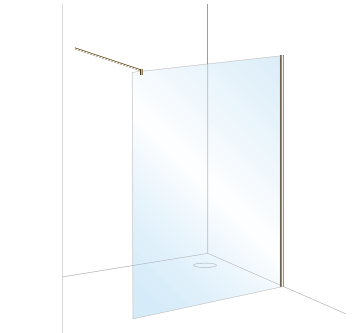

Wetroom Panels – Brushed Nickel Finish

Wetroom Panels – Fluted Glass + Gunmetal Finish

Instinct 8 + 10 Wetroom Panels

Wetroom Configurations

**Configuration 1**

Corner Panel
Low Level Brace Kit

**Configuration 2**

Corner Panels x 2
Low Level Brace Kits x 2

**Configuration 3**

Corner Panels x 2
Low Level Brace Kit
Side Panel Brace Kit

**Configuration 4**

Corner Panel (in Alcove)
Low Level Brace Kit

**Configuration 5**