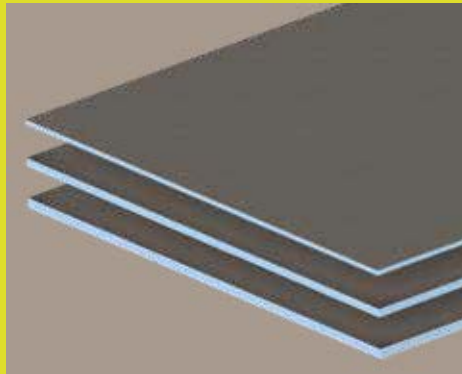

Tile Backer Boards