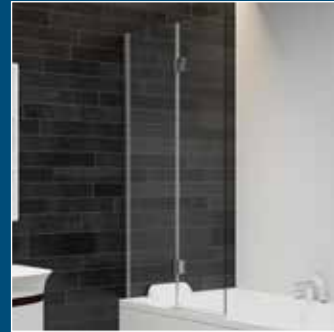

## 8mm Bath Screens

Curved Top

188

Square Top

188

Frameless Two Panel

189

Extended Width  
Two Panel