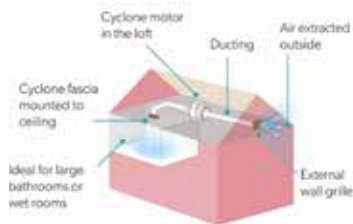

Description	Code	Price
Cyclone Cool White Illuminated - White (Ø145 x 15mm)	<b>32600</b>	£248.00

Description	Code	Price
Cyclone Cool White Illuminated - Chrome (Ø145 x 15mm)	<b>32700</b>	£261.00

An inline fan is where the fan motor is remotely sited within the loft space and is connected to the fascia and external wall grille by the supplied flexible ducting.