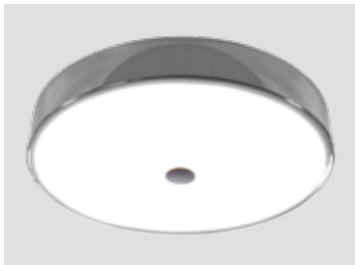

Description	Code	Price
Cyclone Cool White Illuminated - White (Ø145 x 15mm)	<b>32600</b>	£248.00

Description	Code	Price
Cyclone Cool White Illuminated - Chrome (Ø145 x 15mm)	<b>32700</b>	£261.00

An inline fan is where the fan motor is remotely sited within the loft space and is connected to the fascia and external wall grille by the supplied flexible ducting.

### Breeze Chrome 32800

Ceiling Lights

Description	Code	Price
Polar (Ø300 x 52mm)	<b>0720</b>	£213.00

Description	Code	Price
Horizon (Ø300 x 50mm)	<b>0730</b>	£213.00

Description	Code	Price
Luman (Ø300 x 40mm)	<b>0740</b>	£213.00